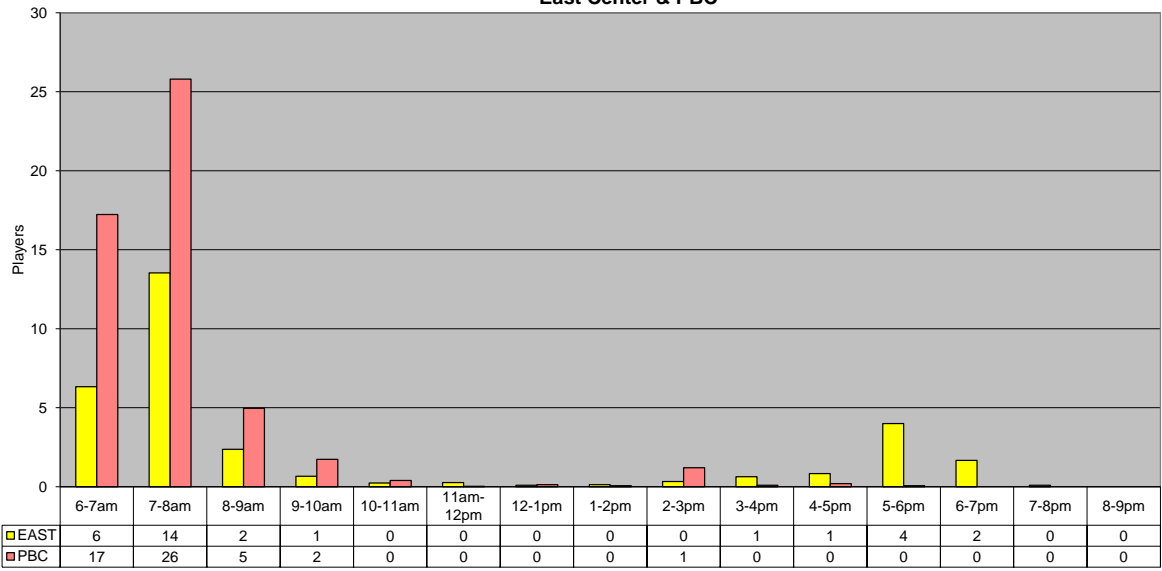

**November 2021 PickleBall Use
East Center & PBC**

**Month YYYY PickleBall Use
Canoa Ranch**

Average - All PickleBall by: Hr	24	39	36	2	1	0	0	0	2	8	1	4	2	0	0
Players	EAST	CR	PBC	Total (All CTRS)											
Tot Month	936	1082	1558	3576											
Per Day	31.2	36.1	51.9	119.2											
Avg Hr	2.0	3.0	4.3	9.3											