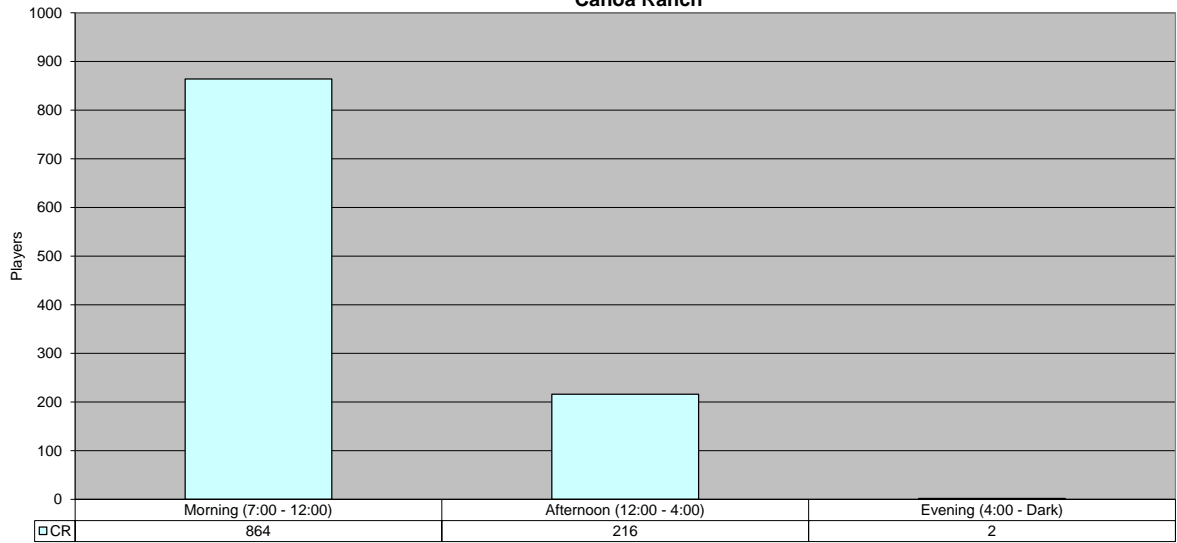

**November 2021 PickleBall Use
East Center & PBC**

**Month YYYY PickleBall Use
Canoa Ranch**

Average - All PickleBall by: Hr	24	39	36	2	1	0	0	0	2	8	1	4	2	0	0
Players	EAST	CR	PBC	Total (All CTRS)											
Tot Month	936	1082	1558	3576											
Per Day	31.2	36.1	51.9	119.2											
Avg Hr	2.0	3.0	4.3	9.3											